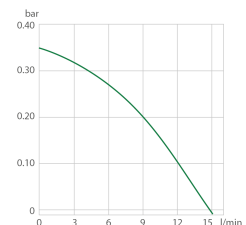

- Heat-up time (thermal)
- Pump capacity (Water)

Technical Data

Order No.	9012512
Model series	CORIO
Category	Heating Circulators
Working temperature range (°C)	+20 ... +150
Temperature stability (°C)	±0.03
Setting / display resolution	0.01 – 0.1 °C
Temperature Display	LED
Heating capacity (kW)	2
Pump capacity flow rate (l/min)	15
Pump capacity flow pressure (bar)	0.35
Bath opening / bath depth (W x L / D cm)	22 x 15 / 20
Pump connections	M16x1
Barbed fittings diameter (inner dia. / mm)	8 / 12
Filling volume liters	8.5 ... 12
Ambient temperature	5...40 °C
Dimensions W x L x H (cm)	33 x 49 x 47
Weight (kg)	12.2